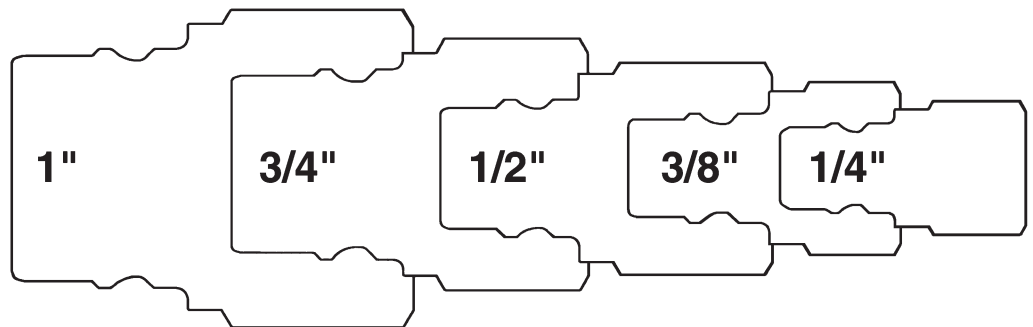

Plug Profiles

Industry/Competitor Interchange

Faster TNV
MIL-C-51234
Parker/Snap-Tite H/IH